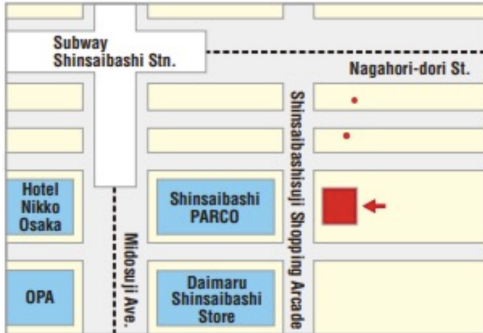

OSAKA 1day pass / OSAKA 2day pass Exchange Location & Hours of Operation

Location 1

Hana Tour Kansai Airport counter

(Kansai international Airport Terminal 1, 1st floor)
(Near Exit F, 1st floor, Terminal 1, Kansai Airport. There is a Lawson nearby.)

Kansai International Airport Terminal1 1

Hour of Operation :
9:00 ~ 19:00

Location 4

EDION NAMBA MAIN STORE 8th floor

Hour of Operation :
10:00 ~ 21:00

- About 2 minutes from Exit 1 of Osaka Metro Namba Station.
- About 4 minutes from Nankai Namba Station's central ticket gate.

Location 5

Sugi Pharmacy Shinsaibashi Store 3th floor

Hour of Operation :
10:00 a.m. ~ 11:00 p.m

Location 6

Sugi Pharmacy LINKS UMEDA store 1st basement

Hour of Operation :
9:30 a.m. ~ 22:00 p.m

Location 7

Osaka Metro Information Counter Shin-Osaka Station