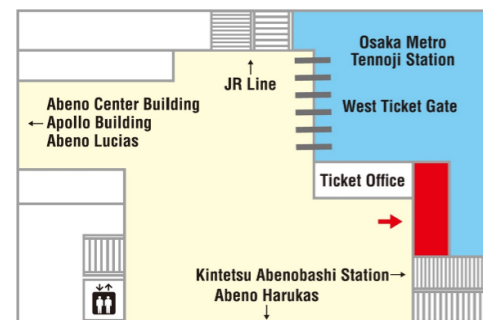

Location 8

**Osaka Metro Tennoji Station
Commuter pass sales counter**

Hour of Operation :
9:00 - 20:00 (Mon. - Sat.)
9:00 - 18:00 p.m. (Sun. & Holidays)
Closed: Jan 1st
**✕OUT OF SERVICE period :
2024/3/17~2024/4/15**