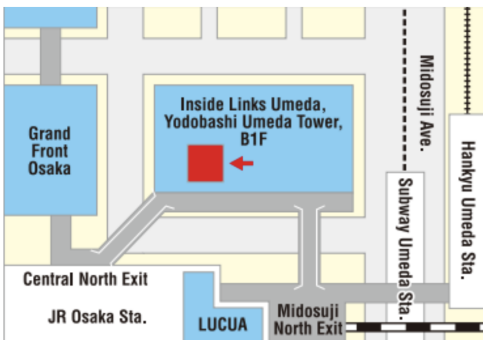

OSAKA 1day pass / OSAKA 2day pass Exchange Location & Hours of Operation

Location 1

Hana Tour Kansai Airport counter

(Kansai international Airport Terminal 1, 1st floor)
(Near Exit F, 1st floor, Terminal 1, Kansai Airport. There is a Lawson nearby.)

Kansai International Airport Terminal1 1

Hour of Operation :
9:00 ~ 19:00

Location 4

EDION NAMBA MAIN STORE 8th floor

Hour of Operation :
10:00 ~ 21:00

- About 2 minutes from Exit 1 of Osaka Metro Namba Station.
- About 4 minutes from Nankai Namba Station's central ticket gate.

Location 5

Sugi Pharmacy Shinsaibashi Store 3th floor

Hour of Operation :
10:00 a.m. ~ 11:00 p.m

Location 6

Sugi Pharmacy LINKS UMEDA store 1st basement

Hour of Operation :
9:30 a.m. ~ 22:00 p.m

Location 7

Osaka Metro Information Counter Shin-Osaka Station