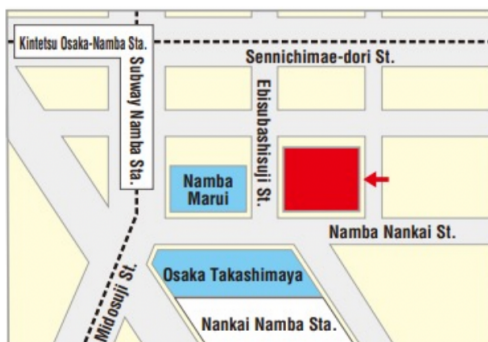

OSAKA 1day pass / OSAKA 2day pass Exchange Location & Hours of Operation

Location 1

Hana Tour Kansai Airport counter

(Kansai international Airport Terminal 1, 1st floor)
(Near Exit F, 1st floor, Terminal 1, Kansai Airport. There is a Lawson nearby.)

Hour of Operation :
9:00 ~ 18:00

Location 2

LIMON WELCOME DESK

Kansai International Airport Terminal1 1F

Hour of Operation :
9:00 ~ 19:00

Location 3

Kansai Tourist Information Center Kansai International Airport

Kansai International Airport Terminal1 1

Hour of Operation :
9:00 ~ 19:00

Location 4

EDION NAMBA MAIN STORE 8th floor

Hour of Operation :
10:00 ~ 21:00

- About 2 minutes from Exit 1 of Osaka Metro Namba Station.
- About 4 minutes from Nankai Namba Station's central ticket gate.

Location 5

Sugi Pharmacy Shinsaibashi Store 3th floor

Hour of Operation :
10:00 a.m. ~ 11:00 p.m

Location 6

Sugi Pharmacy LINKS UMEDA store 1st basement

Hour of Operation :
9:30 a.m. ~ 22:00 p.m

Location 7

Osaka Metro Information Counter Shin-Osaka Station