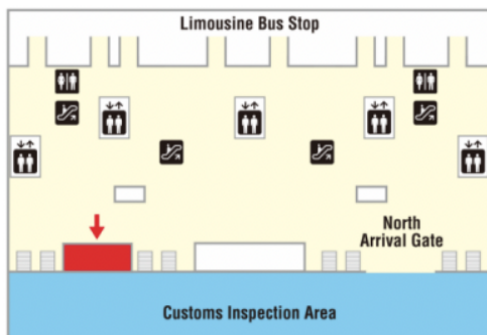

Location 3

Kansai Tourist Information Center Kansai International Airport

Kansai International Airport Terminal1 1

Hour of Operation :
9:00 ~ 19:00