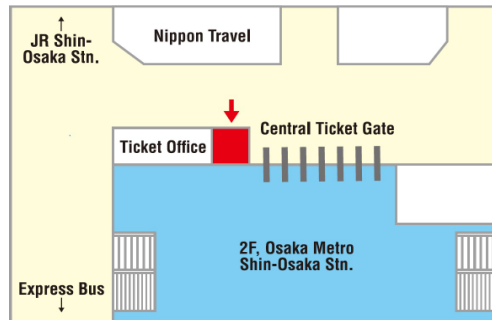

Location 5

Sugi Pharmacy Shinsaibashi Store 3th floor

Hour of Operation :
10:00 a.m. ~ 11:00 p.m

Location 6

Sugi Pharmacy LINKS UMEDA store 1st basement

Hour of Operation :
9:30 a.m. ~ 22:00 p.m

Location 7

Osaka Metro Information Counter Shin-Osaka Station