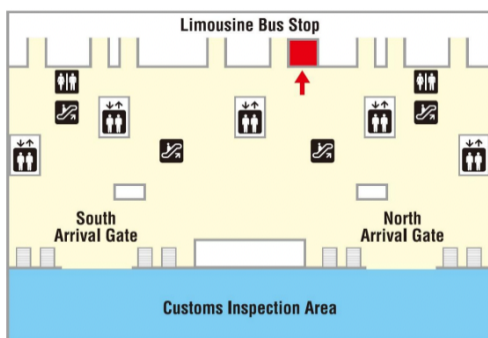

OSAKA 1day pass / OSAKA 2day pass Exchange Location & Hours of Operation

Location 1

Hana Tour Kansai Airport counter

(Kansai international Airport Terminal 1, 1st floor)
(Near Exit F, 1st floor, Terminal 1, Kansai Airport. There is a Lawson nearby.)

Hour of Operation :
9:00 ~ 18:00

Location 2

LIMON WELCOME DESK

Kansai International Airport Terminal1 1F

Hour of Operation :
9:00 ~ 19:00

Location 3

Kansai Tourist Information Center Kansai International Airport

Kansai International Airport Terminal1 1

Hour of Operation :
9:00 ~ 19:00

Location 4

EDION NAMBA MAIN STORE 8th floor

Hour of Operation :
10:00 ~ 21:00

- About 2 minutes from Exit 1 of Osaka Metro Namba Station.
- About 4 minutes from Nankai Namba Station's central ticket gate.

Location 5

Sugi Pharmacy Shinsaibashi Store 3th floor

Hour of Operation :
10:00 a.m. ~ 11:00 p.m

Location 6

Sugi Pharmacy LINKS UMEDA store 1st basement

Hour of Operation :
9:30 a.m. ~ 22:00 p.m

Location 7

Osaka Metro Information Counter Shin-Osaka Station