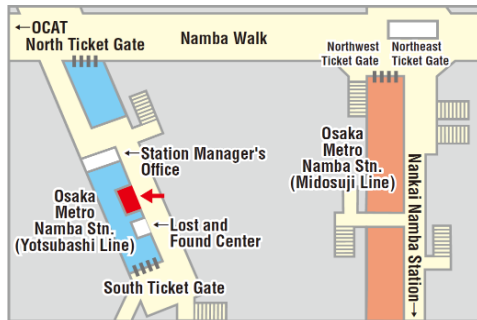

Location 9

**Osaka Metro Namba Station
Commuter pass sales counter**

Hour of Operation :

9:00 - 20:00 (Mon. - Sat.)

9:00 - 18:00 (Sun. & Holidays)

Closed: Jan 1st

✕OUT OF SERVICE period :
2024/3/17~2024/4/15