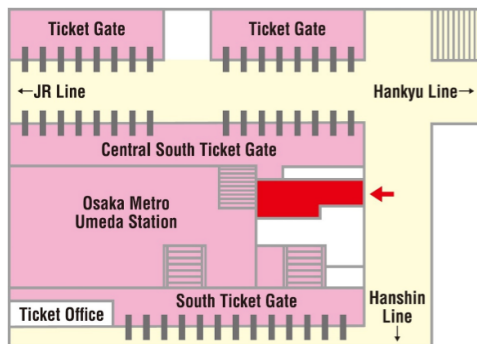

Location 10

**Osaka Metro Umeda Station
Commuter pass sales counter**

Hour of Operation :

7:00 - 20:00 (Mon. - Fri.)

9:00 - 20:00 (Sat.)

9:00 - 18:00 (Sun. & Holidays)

✕OUT OF SERVICE period :
2024/3/17~2024/4/15